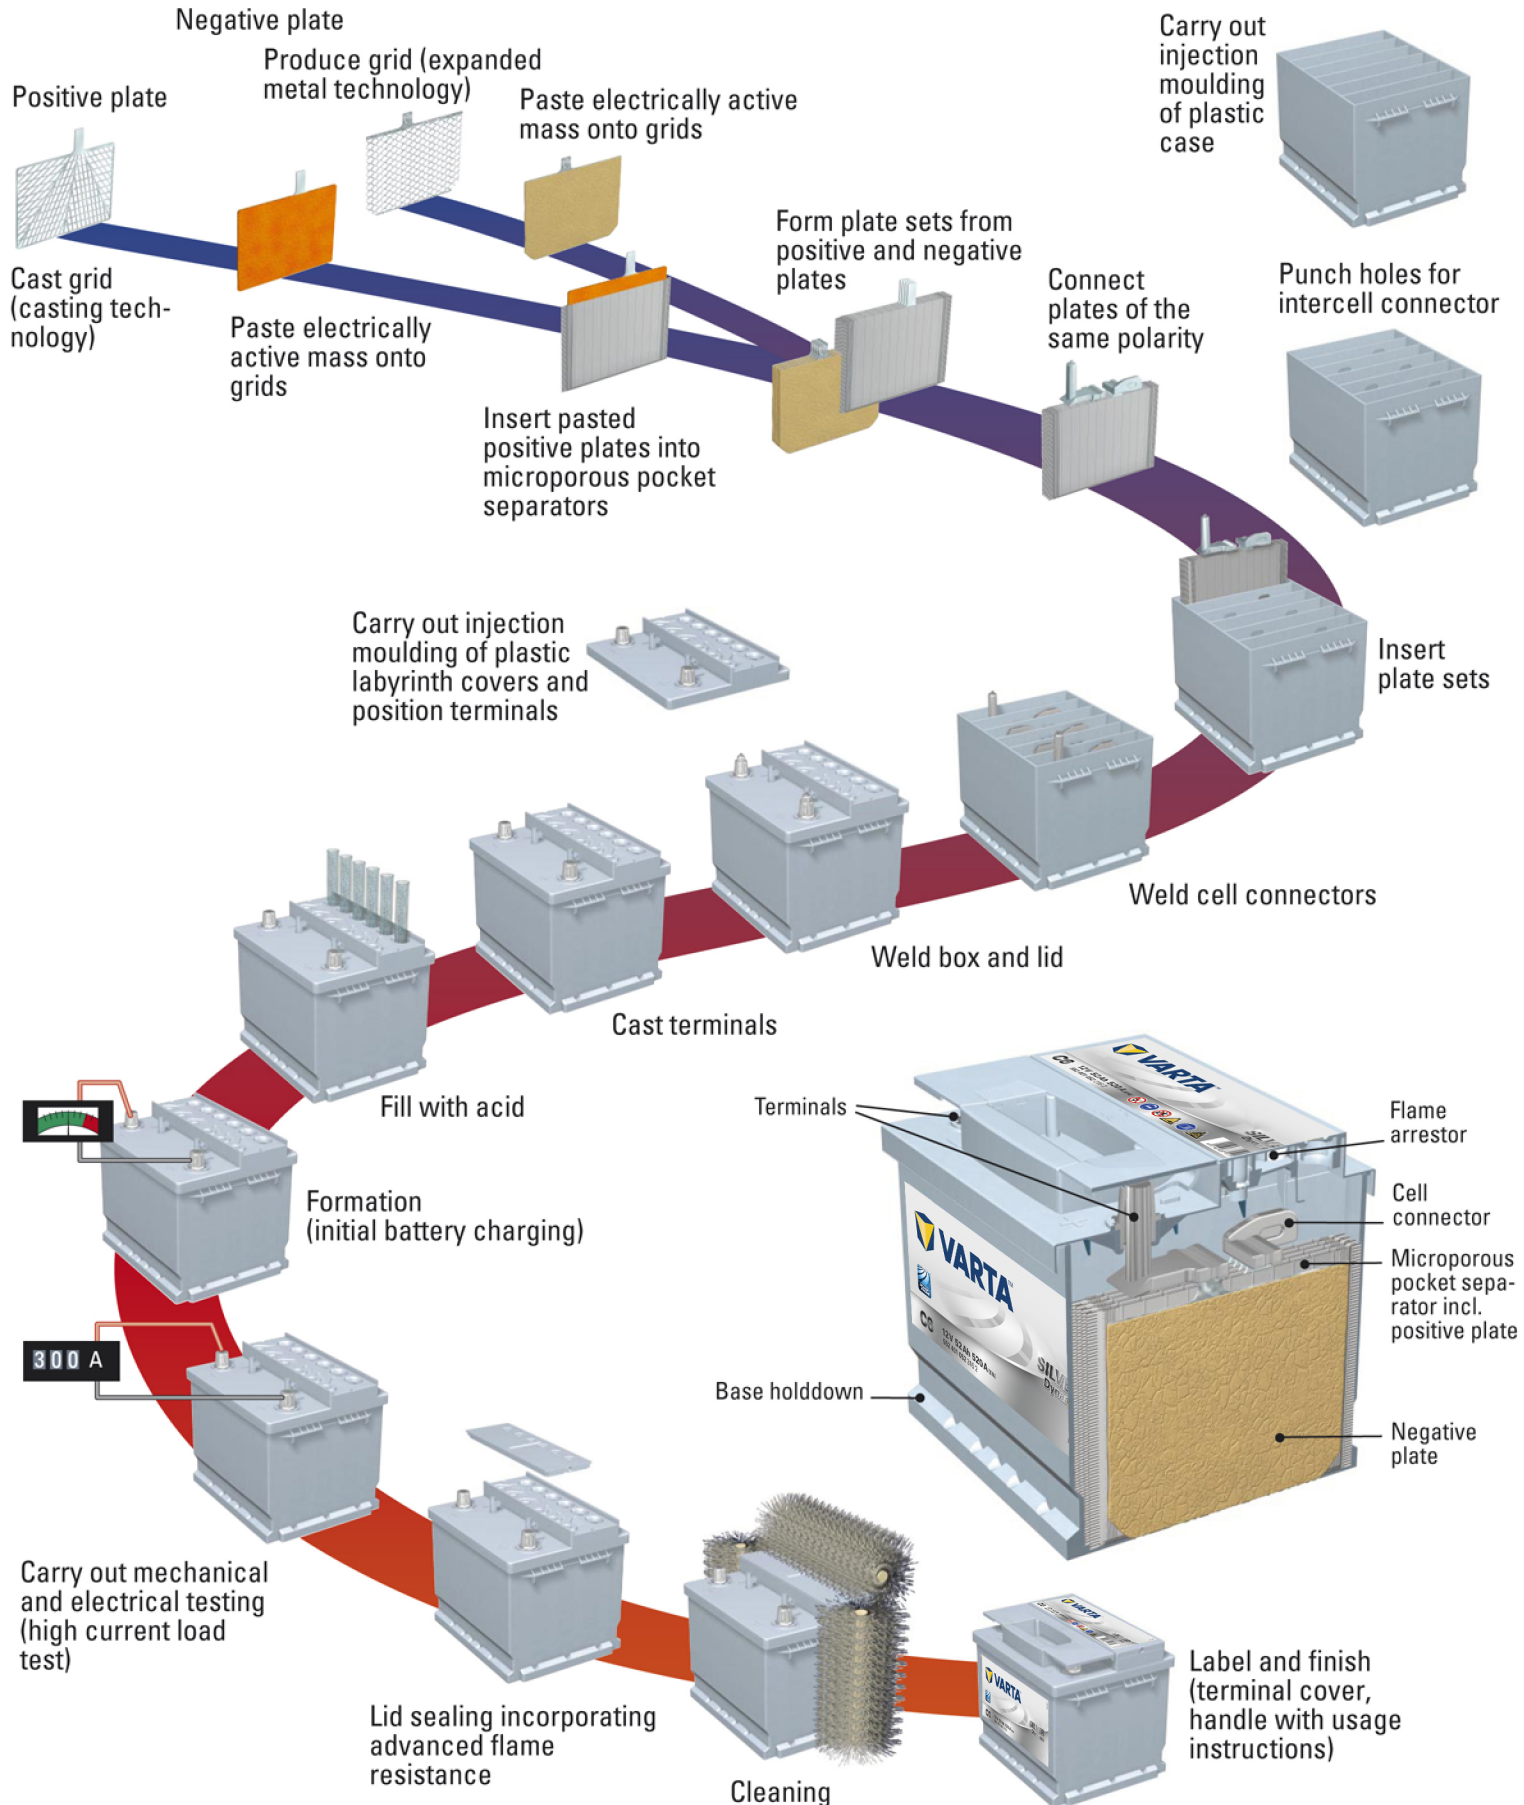

Assembly and Construction of a Starter Battery

Varta starter batteries are rechargeable lead-acid batteries. The Varta SILVER dynamic combines long service life with high reliability and power.